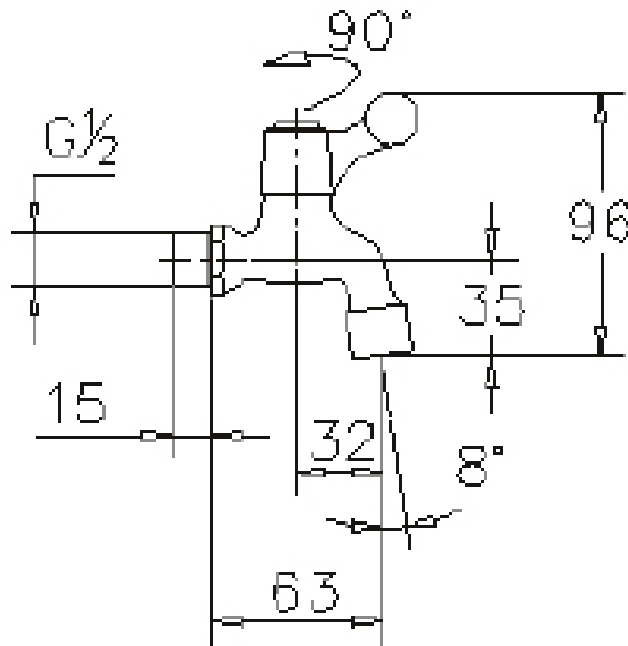

Brand : CAE, China  
Name : Bib tap  
Item Code : 91.5002C SP  
Color / Finish: Chrome Plated  
Dimensions : 96 mm height  
63 mm spout projection

Product info:  
• Bib tap 1/2"

Flushing of pipe must be done before fittings are installed. Failure to do so voids the warranty.  
Follow cleaning instructions and avoid using any harmful chemicals.  
All information is for reference only. Installation shall always be based on the specs provided with actual delivered items.  
For more info, visit [www.sanitecph.com](http://www.sanitecph.com)